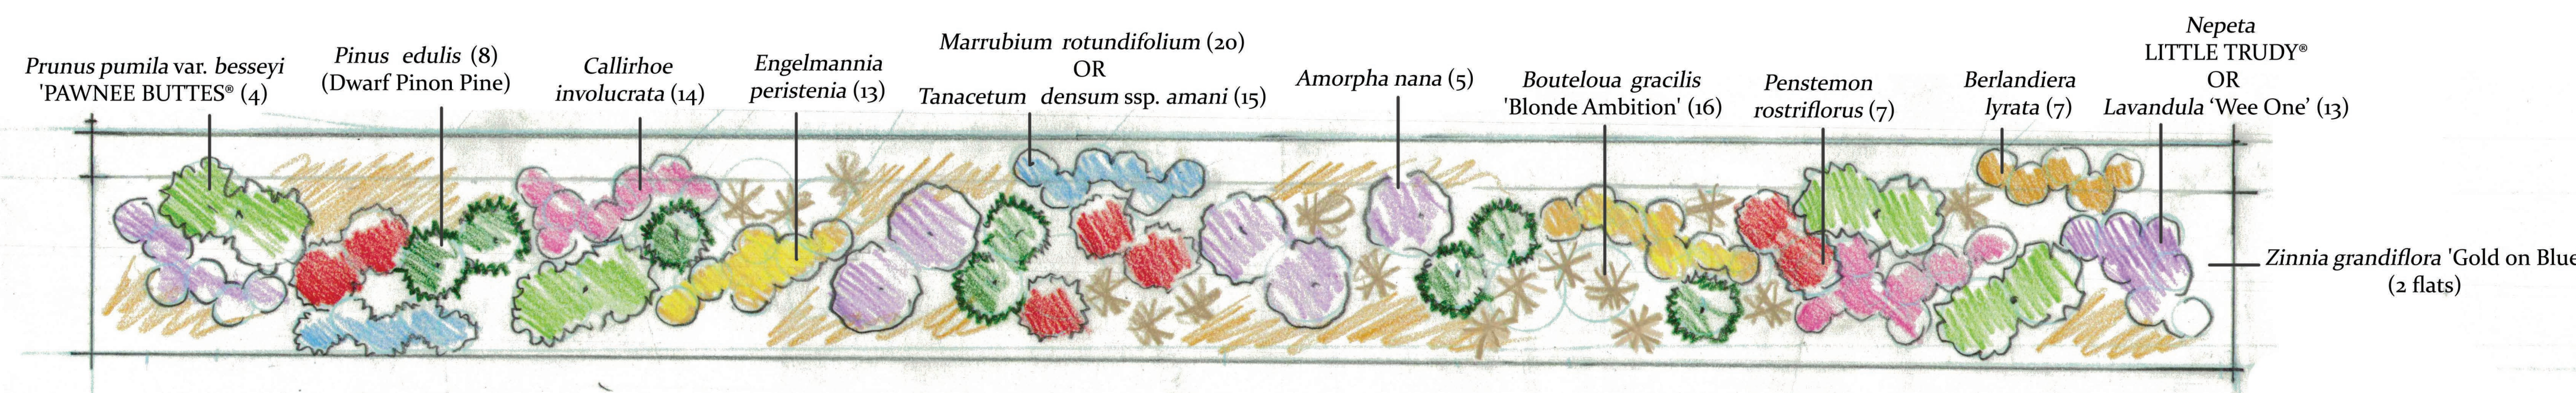

MEDIAN PLANTING DESIGN:
NO MAINTENANCE
100' x 8'
Height limit 36"

MEDIAN PLANTING DESIGN:
LOW MAINTENANCE
100' x 8'
Height limit 36"

RIGHT OF WAY PLANTING DESIGN:
NO MAINTENANCE
75' x 6'
Height limit 24"

RIGHT OF WAY PLANTING DESIGN:
LOW MAINTENANCE
75' x 6'
Height limit 24"