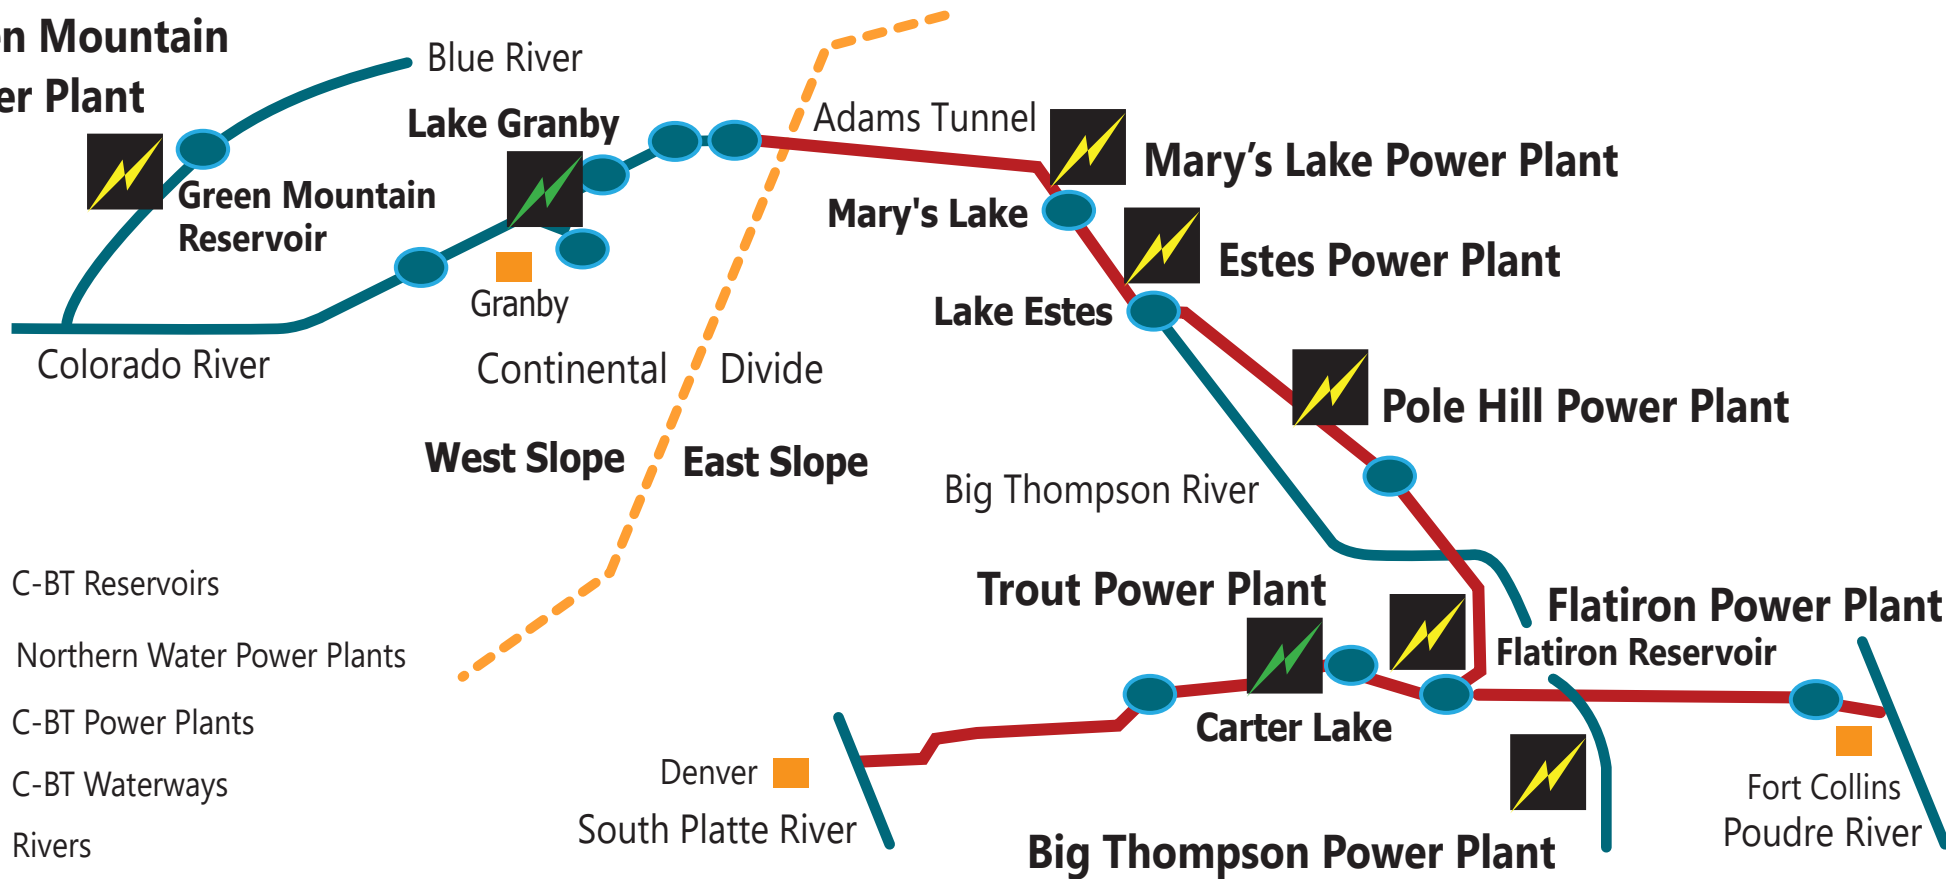

Colorado-Big Thompson Project and Northern Water Power Plant Profile Map

Green Mountain Power Plant

Key

-  C-BT Reservoirs
-  Northern Water Power Plants
-  C-BT Power Plants
-  C-BT Waterways
-  Rivers