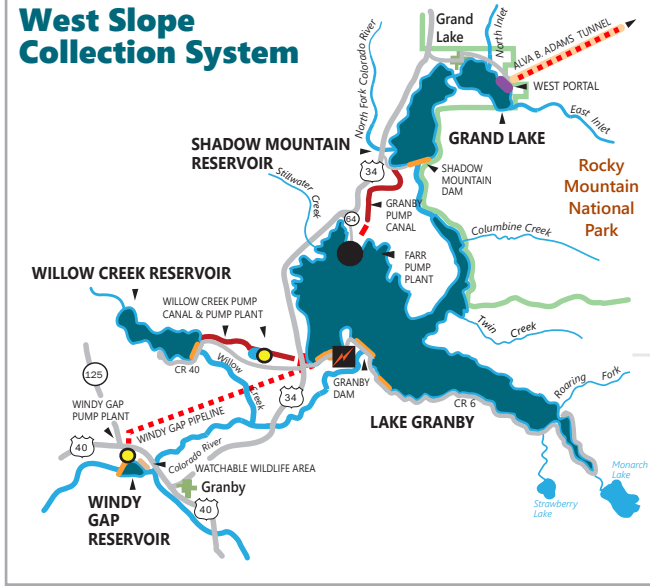

West Slope Collection System

Northern Water

Colorado-Big Thompson Project

Northern Water Boundaries and Facilities

East Slope Distribution System