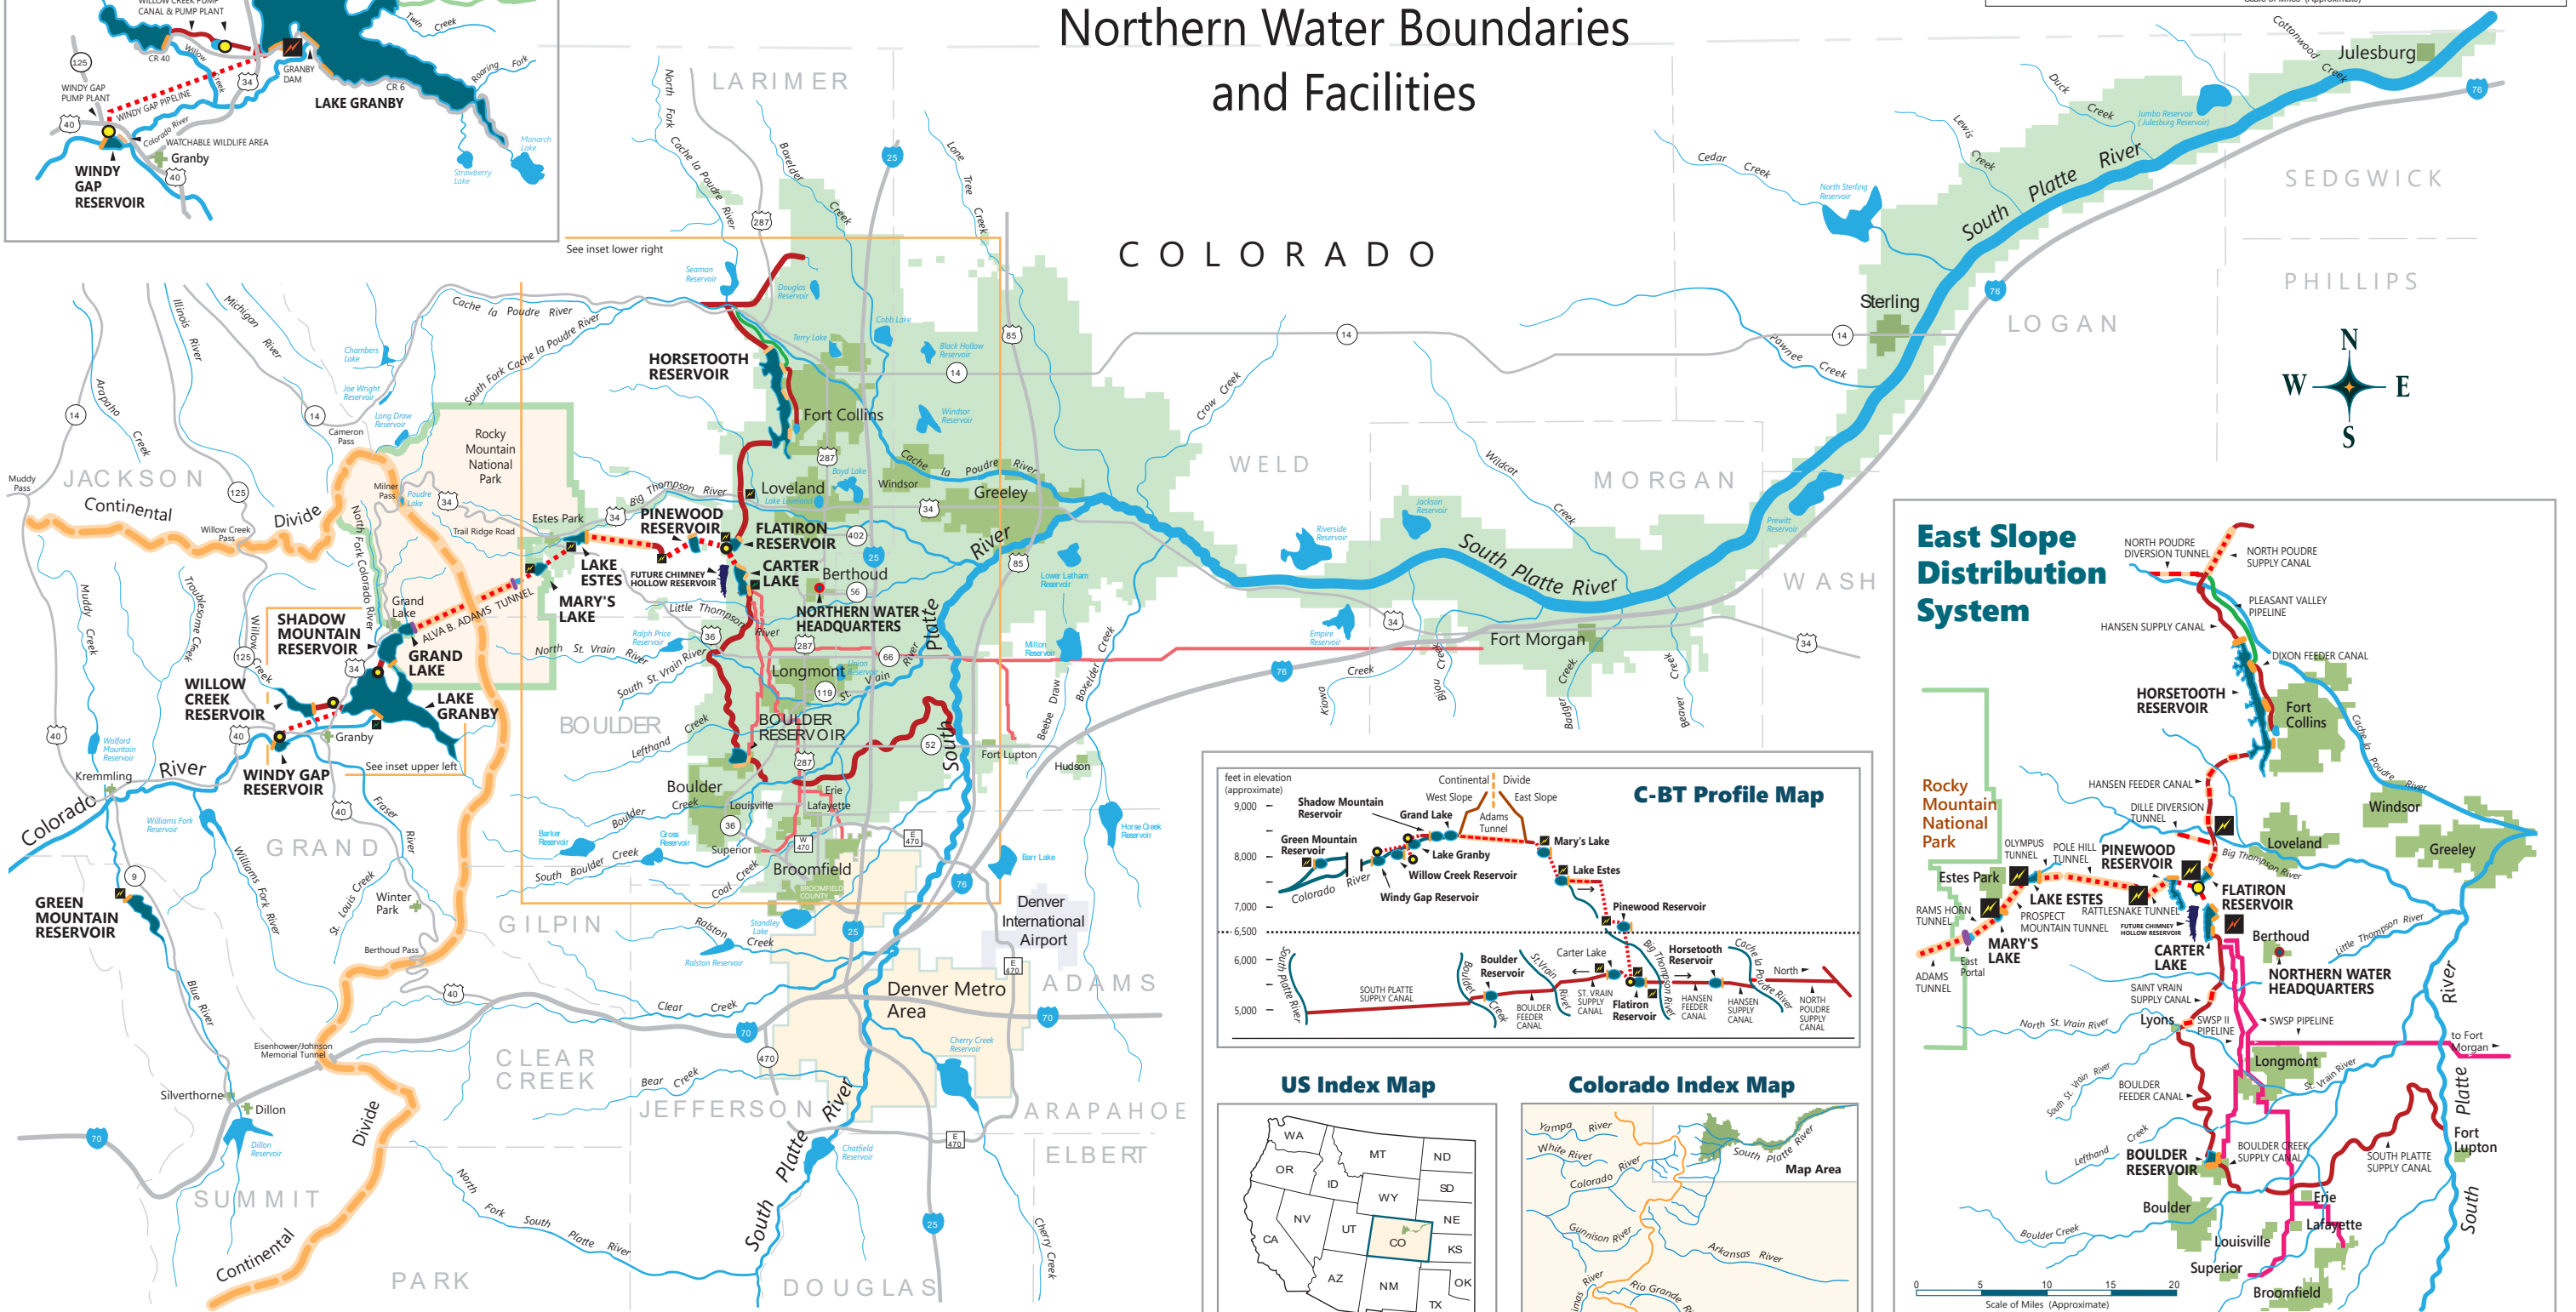

West Slope Collection System

Northern Water

Colorado-Big Thompson Project

Northern Water Boundaries and Facilities

East Slope Distribution System